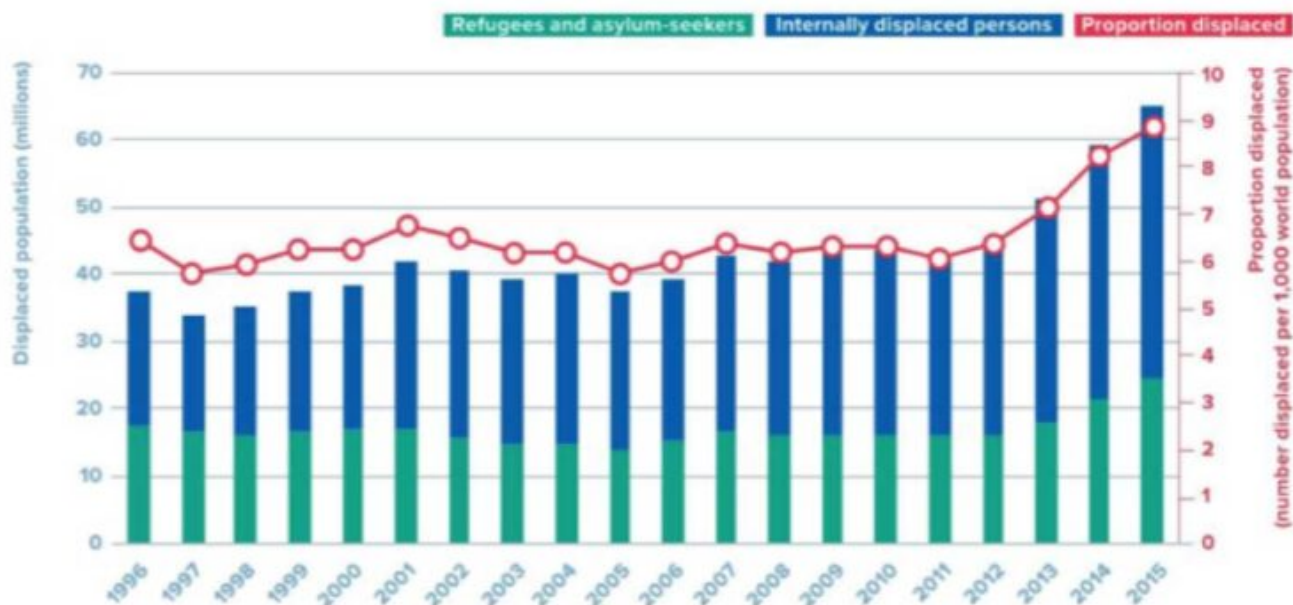

Did you know?

N-IUSSP | January 16, 2017

The global population of forcibly displaced people has increased substantially in the past two decades, rising from 37.3 million in 1996 to 65.3 million in 2015. “We are facing the biggest refugee and displacement crisis of our time” said the UN Secretary General Ban Ki Moon.

Trend of global displacement and proportion displaced (1996-2015 end year).

Fonte: <http://www.unhcr.org/statistics/unhcrstats/576408cd7/unhcr-global-trends-2015.html>