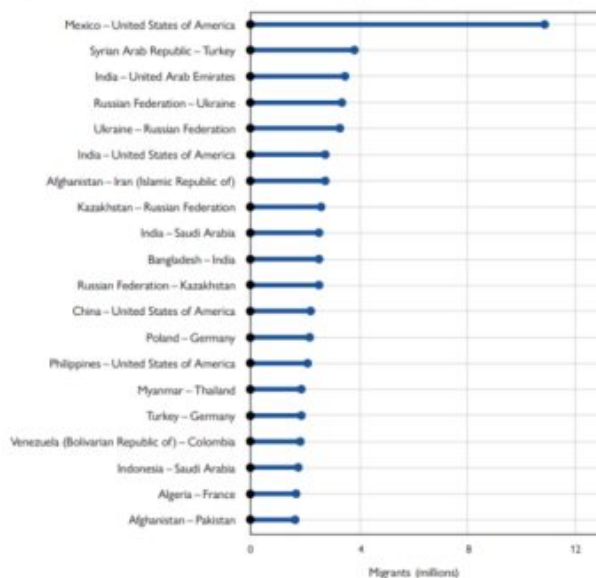

Did you know?

N-IUSSP | March 21, 2022

Top 20 international migration country-to-country corridors, 2020.

The bilateral corridor between the Russian Federation and Ukraine takes up spots four and five among the largest corridors in the world. About 3 million people born in the Russian Federation now live in Ukraine, while nearly the same number of people have moved from Ukraine to the Russian Federation.

Source: [IOM World Migration Report 2022 UN DESA, 2021.](#)

Note. The corridors present the number of international migrants (millions) born in the first-mentioned country and residing in the second. Corridors represent an accumulation of migratory movements over time and provide a snapshot of how migration patterns have evolved into significant foreign-born populations in specific destination countries.